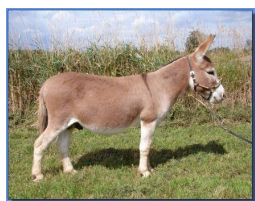

**fx (802)759-2028**

**minidonk@together.net**

**Individual**

Tarissa, A.A.

DOB: 08 Aug 2008

Breed: Miniature Donkey

Color: Red/Sorrel

Height: 33